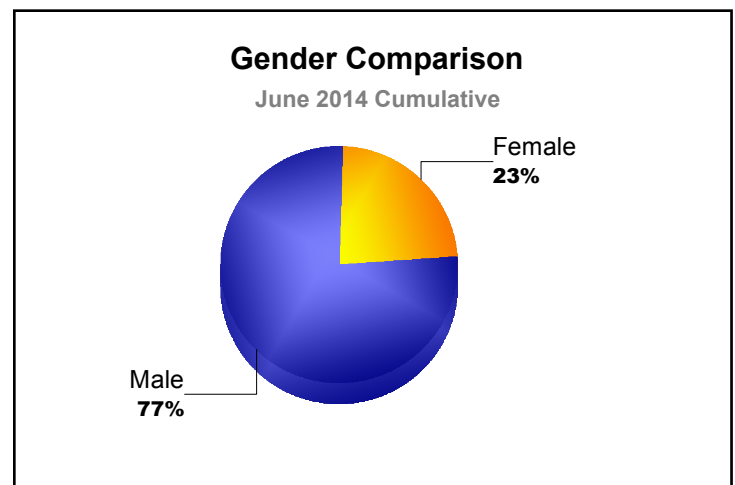

Year	New Clubs	Dropped Clubs	Gain/ Loss Clubs	New Members	Charter Members	Reinstate Members	Transfer Members	Total Member Added	Total Members Dropped	Gain/ Loss Members
2009-2010	0	-1	-1	46	0	45	0	91	-121	-30
2010-2011	0	-3	-3	157	0	43	3	203	-223	-20
2011-2012	0	-4	-4	83	0	17	2	102	-171	-69
2012-2013	0	-1	-1	67	0	29	1	97	-136	-39
2013-2014	0	0	0	71	13	25	6	115	-118	-3
Average	0	-2	-2	85	3	32	2	122	-154	-32