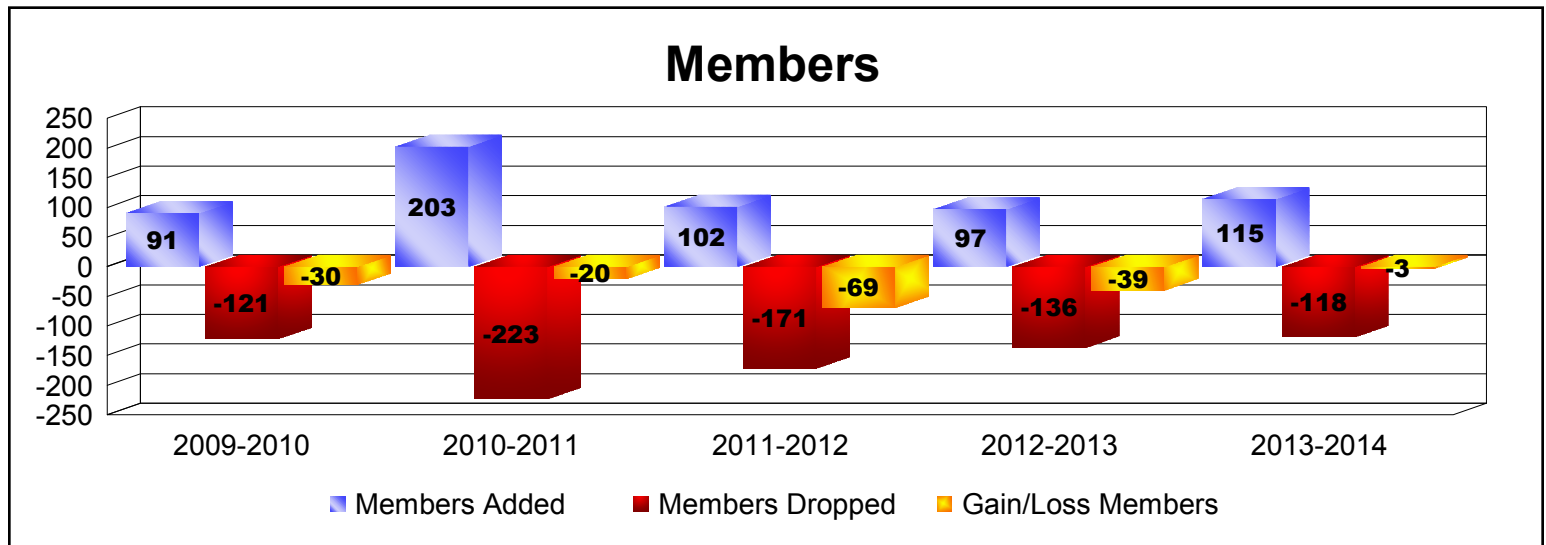

Year	New Clubs	Dropped Clubs	Gain/ Loss Clubs	New Members	Charter Members	Reinstate Members	Transfer Members	Total Member Added	Total Members Dropped	Gain/ Loss Members
2009-2010	0	-1	-1	46	0	45	0	91	-121	-30
2010-2011	0	-3	-3	157	0	43	3	203	-223	-20
2011-2012	0	-4	-4	83	0	17	2	102	-171	-69
2012-2013	0	-1	-1	67	0	29	1	97	-136	-39
2013-2014	0	0	0	71	13	25	6	115	-118	-3
Average	0	-2	-2	85	3	32	2	122	-154	-32

Year	New Clubs	Dropped Clubs	Gain/ Loss Clubs	New Members	Charter Members	Reinstate Members	Transfer Members	Total Member Added	Total Members Dropped	Gain/ Loss Members
2009-2010	2	-14	-12	63	40	5	1	109	-399	-290
2010-2011	0	-15	-15	111	0	18	0	129	-350	-221
2011-2012	1	-2	-1	63	21	101	1	186	-174	12
2012-2013	3	-1	2	101	71	12	0	184	-94	90
2013-2014	2	0	2	144	59	20	1	224	-117	107
Average	2	-6	-5	96	38	31	1	166	-227	-60