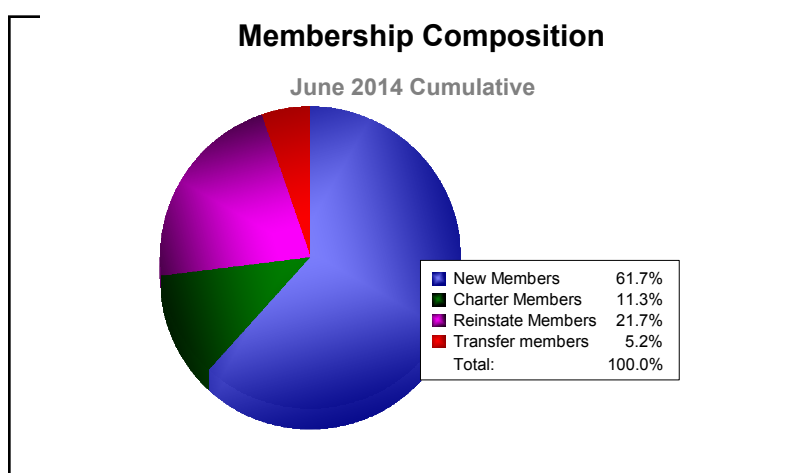

Year	New Clubs	Dropped Clubs	Gain/ Loss Clubs	New Members	Charter Members	Reinstate Members	Transfer Members	Total Member Added	Total Members Dropped	Gain/ Loss Members
2009-2010	0	-1	-1	46	0	45	0	91	-121	-30
2010-2011	0	-3	-3	157	0	43	3	203	-223	-20
2011-2012	0	-4	-4	83	0	17	2	102	-171	-69
2012-2013	0	-1	-1	67	0	29	1	97	-136	-39
2013-2014	0	0	0	71	13	25	6	115	-118	-3
Average	0	-2	-2	85	3	32	2	122	-154	-32