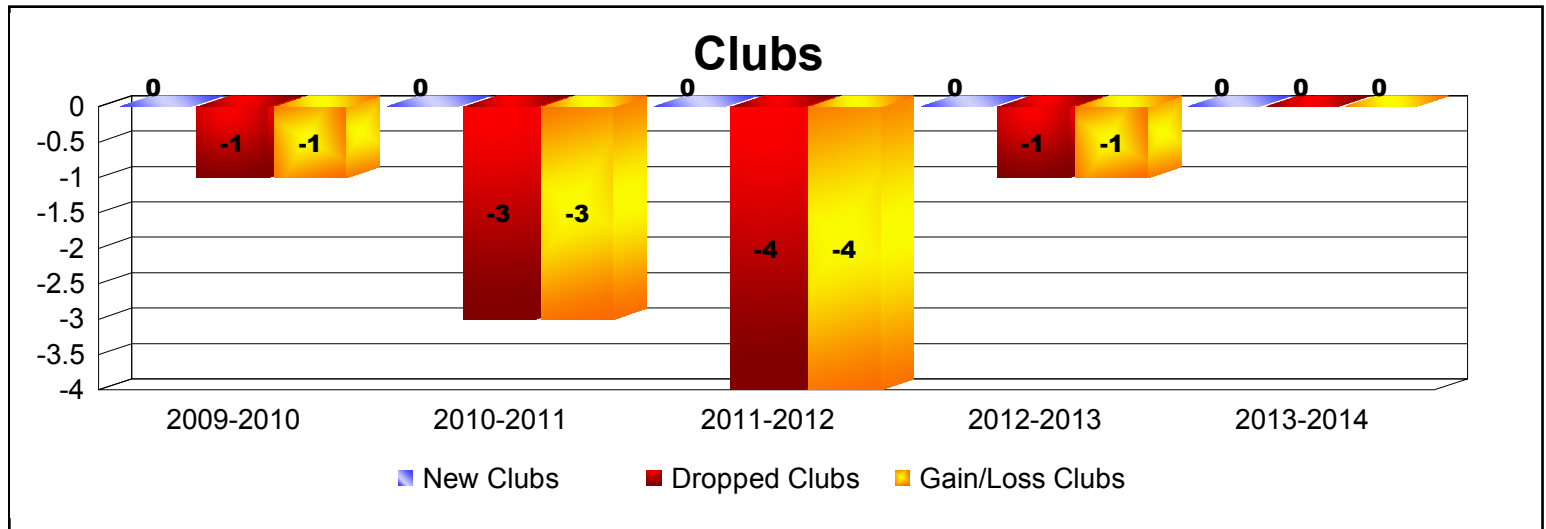

Year	New Clubs	Dropped Clubs	Gain/ Loss Clubs	New Members	Charter Members	Reinstate Members	Transfer Members	Total Member Added	Total Members Dropped	Gain/ Loss Members
2009-2010	0	-1	-1	46	0	45	0	91	-121	-30
2010-2011	0	-3	-3	157	0	43	3	203	-223	-20
2011-2012	0	-4	-4	83	0	17	2	102	-171	-69
2012-2013	0	-1	-1	67	0	29	1	97	-136	-39
2013-2014	0	0	0	71	13	25	6	115	-118	-3
Average	0	-2	-2	85	3	32	2	122	-154	-32

Year	New Clubs	Dropped Clubs	Gain/ Loss Clubs	New Members	Charter Members	Reinstate Members	Transfer Members	Total Member Added	Total Members Dropped	Gain/ Loss Members
2009-2010	2	-14	-12	63	40	5	1	109	-399	-290
2010-2011	0	-15	-15	111	0	18	0	129	-350	-221
2011-2012	1	-2	-1	63	21	101	1	186	-174	12
2012-2013	3	-1	2	101	71	12	0	184	-94	90
2013-2014	2	0	2	144	59	20	1	224	-117	107
Average	2	-6	-5	96	38	31	1	166	-227	-60